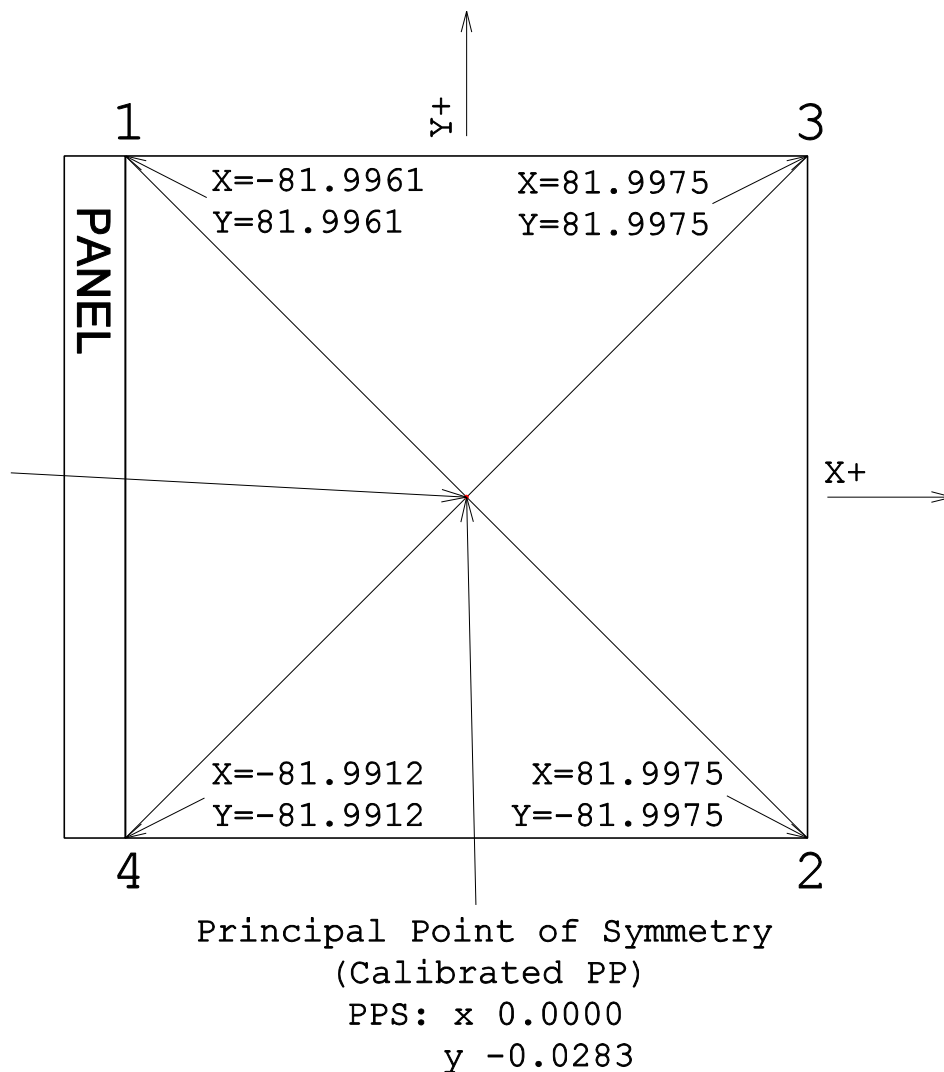

Wild Heerbrugg RC8
 Lens No. 21 At 91
 Focal Length 210.085mm
 27 September 1963

(All coordinates in mm)

| Lens Distortion | | |
|-----------------|----------------|---------------|
| Radius mm | Radius degrees | Mean Error um |
| 9.17 | 2.5 | -3 |
| 18.38 | 5.0 | -5 |
| 27.66 | 7.5 | -6 |
| 37.04 | 10.0 | -5 |
| 46.57 | 12.5 | -3 |
| 56.29 | 15.0 | 0 |
| 66.24 | 17.5 | +4 |
| 76.46 | 20.0 | +6 |
| 87.02 | 22.5 | +5 |
| 97.96 | 25.0 | +1 |