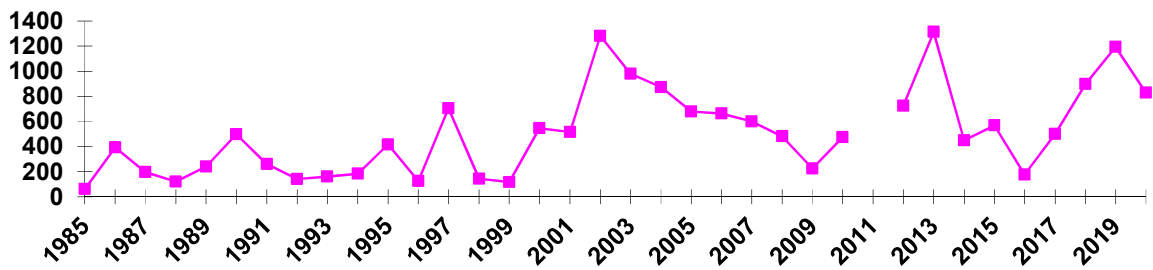

Statewide Waterbird Surveys 1985 - 2020

Wood Duck

Mountain Duck

Black Duck

Chestnut Teal

Grey Teal

Shoveler

Black Swan