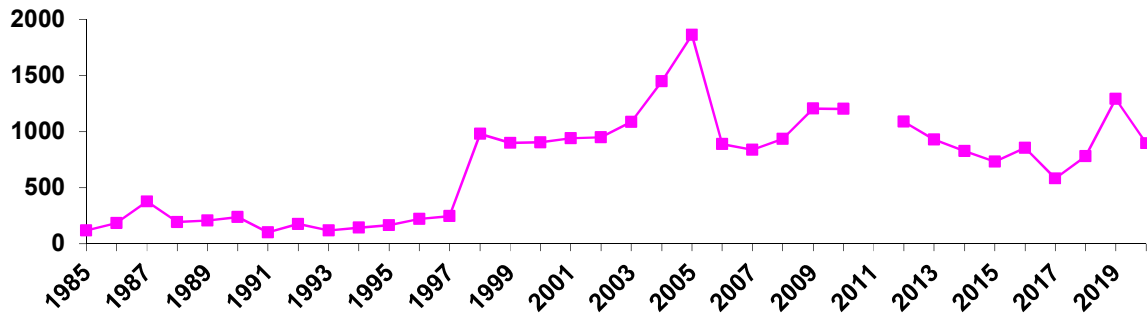

Statewide Waterbird Surveys 1985 - 2020

Wood Duck

Mountain Duck

Black Duck

Chestnut Teal

Grey Teal

Shoveler

Black Swan