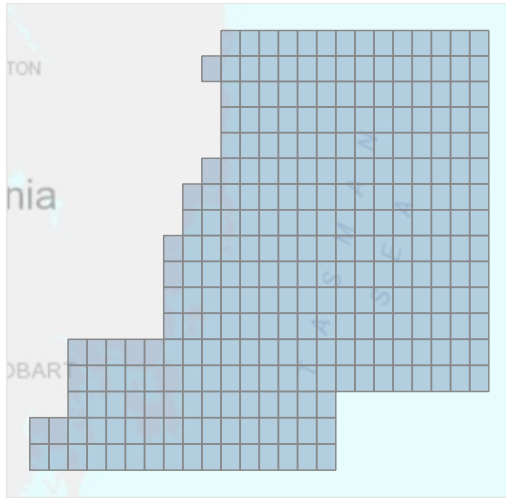

Rock Lobster Catch Cap Area: East Coast

Catch Cap: **104.00** tonnes
 Taken: **33.98** tonnes
 Remaining: **70.02** tonnes

Running Sum of Catch Weight over Seasons

Catch Cap Area
East Coast

Season
2021 - 2022

Season
■ 2021 - 2022
■ 2020 - 2021
■ 2019 - 2020
■ 2018 - 2019

Monthly Catch Weights, Selected Season vs Previous Season

Catch Cap Area Data is recorded from after 2015 hence the report will not show any data from before that.