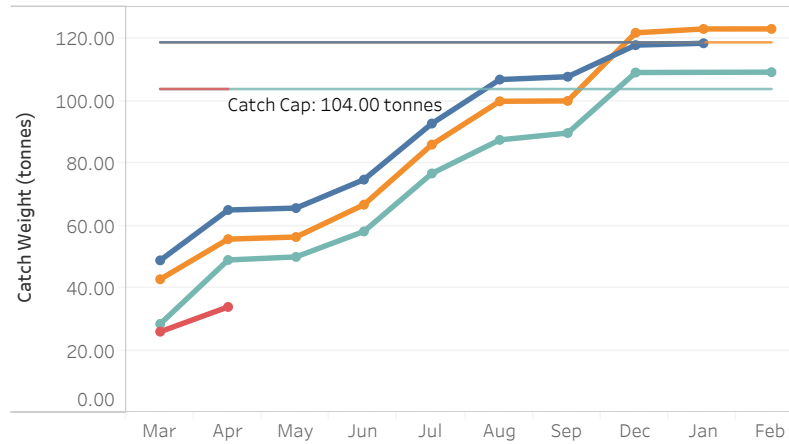

Rock Lobster Catch Cap Area: East Coast

Catch Cap: **104.00** tonnes
 Taken: **33.98** tonnes
 Remaining: **70.02** tonnes

Running Sum of Catch Weight over Seasons

Catch Cap Area
East Coast

Season
2021 - 2022

Season
■ 2021 - 2022
■ 2020 - 2021
■ 2019 - 2020
■ 2018 - 2019

Monthly Catch Weights, Selected Season vs Previous Season

Catch Cap Area Data is recorded from after 2015 hence the report will not show any data from before that.