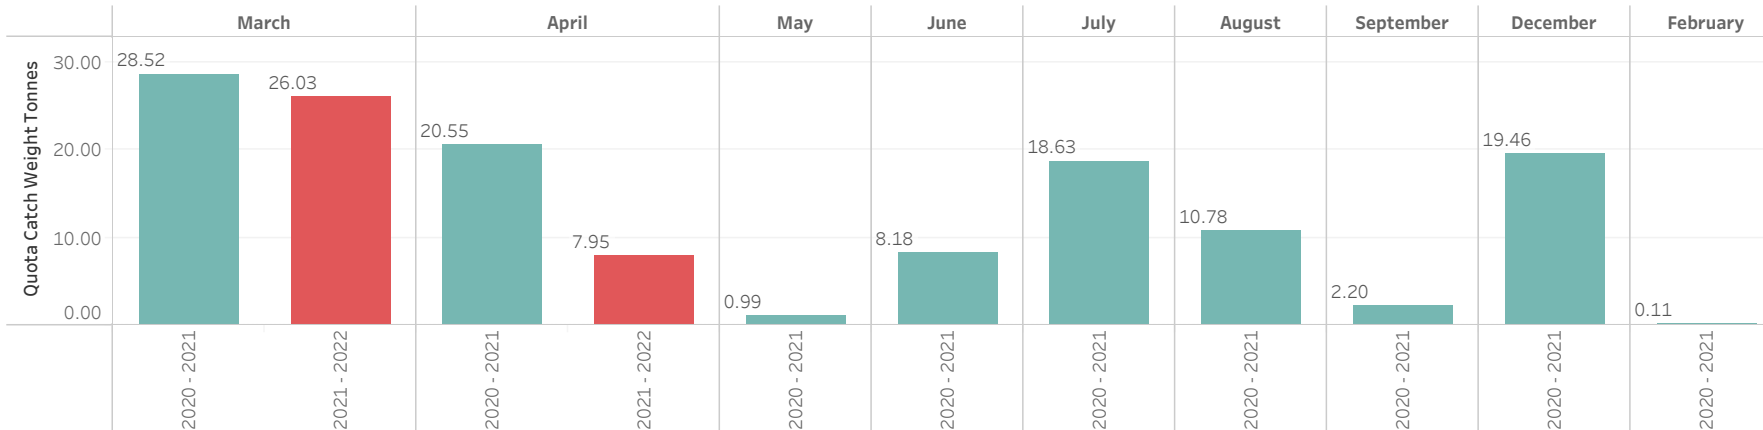

Rock Lobster Catch Cap Area: East Coast

Catch Cap: **104.00** tonnes
 Taken: **33.98** tonnes
 Remaining: **70.02** tonnes

Running Sum of Catch Weight over Seasons

Catch Cap Area
East Coast

Season
2021 - 2022

Season
■ 2021 - 2022
■ 2020 - 2021
■ 2019 - 2020
■ 2018 - 2019

Monthly Catch Weights, Selected Season vs Previous Season

Catch Cap Area Data is recorded from after 2015 hence the report will not show any data from before that.