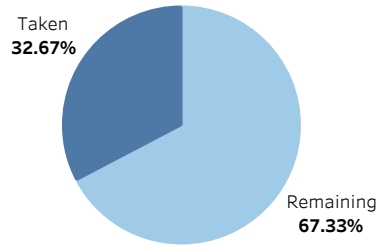

Rock Lobster Catch Cap Area: East Coast

Catch Cap: **104.00** tonnes
 Taken: **33.98** tonnes
 Remaining: **70.02** tonnes

Running Sum of Catch Weight over Seasons

Catch Cap Area
East Coast

Season
2021 - 2022

Season
■ 2021 - 2022
■ 2020 - 2021
■ 2019 - 2020
■ 2018 - 2019

Monthly Catch Weights, Selected Season vs Previous Season

Catch Cap Area Data is recorded from after 2015 hence the report will not show any data from before that.