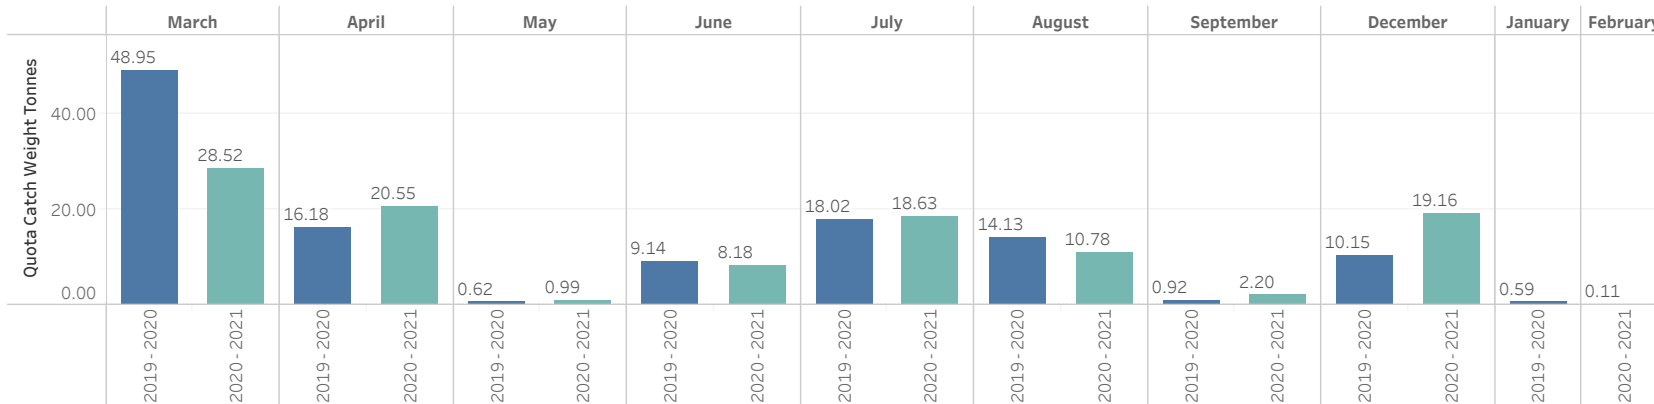

Rock Lobster Catch Cap Area: East Coast

Catch Cap: **104.00** tonnes
 Taken: **109.12** tonnes
 Remaining: **-5.12** tonnes

Running Sum of Catch Weight over Seasons

Monthly Catch Weights, Selected Season vs Previous Season