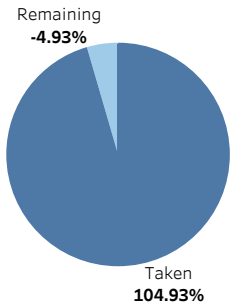

Rock Lobster Catch Cap Area: East Coast

Catch Cap: **104.00** tonnes
 Taken: **109.12** tonnes
 Remaining: **-5.12** tonnes

Running Sum of Catch Weight over Seasons

Monthly Catch Weights, Selected Season vs Previous Season