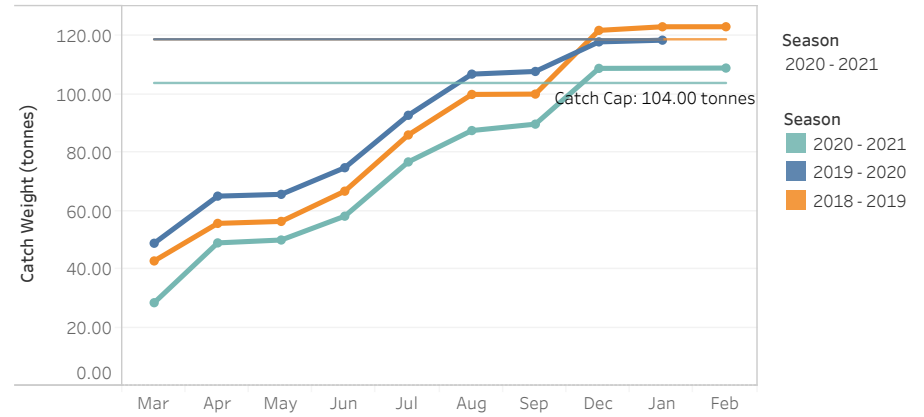

Rock Lobster Catch Cap Area: East Coast

Catch Cap: **104.00** tonnes
 Taken: **109.12** tonnes
 Remaining: **-5.12** tonnes

Running Sum of Catch Weight over Seasons

Monthly Catch Weights, Selected Season vs Previous Season