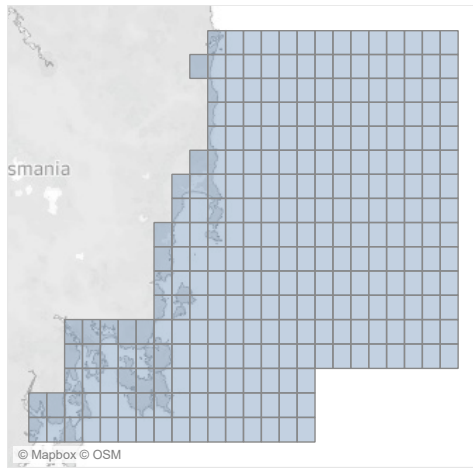

Rock Lobster Catch Cap Area: East Coast

Catch Cap: **104.00** tonnes
 Taken: **109.12** tonnes
 Remaining: **-5.12** tonnes

Running Sum of Catch Weight over Seasons

Monthly Catch Weights, Selected Season vs Previous Season