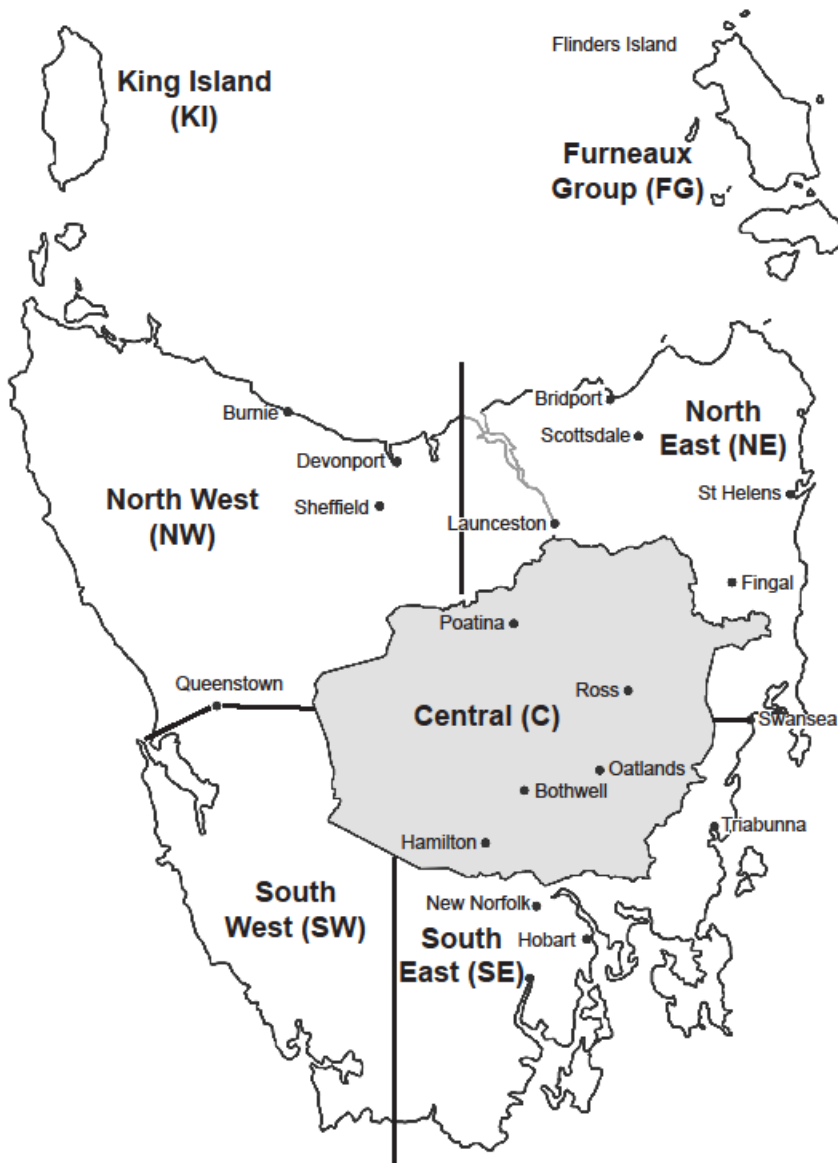

Map Detailing Brown Quail Regions of State

King Island	(KI)	Furneaux Group	(FG)
North West	(NW)	North East	(NE)
Central North	(CN)	Central South	(CS)
South West	(SW)	South East	(SE)

Please note:

Information collected by hunters, such as yourself, is important in helping us to better manage quail in Tasmania and to ensure a sustainable harvest for future generations of hunters.

Using this trip record sheet may assist you to gather the hunting information required for your game licence take return form that will be posted directly to you in July. These record sheets can be returned with your game licence take return form or posted separately to the address overleaf on completion of the season.